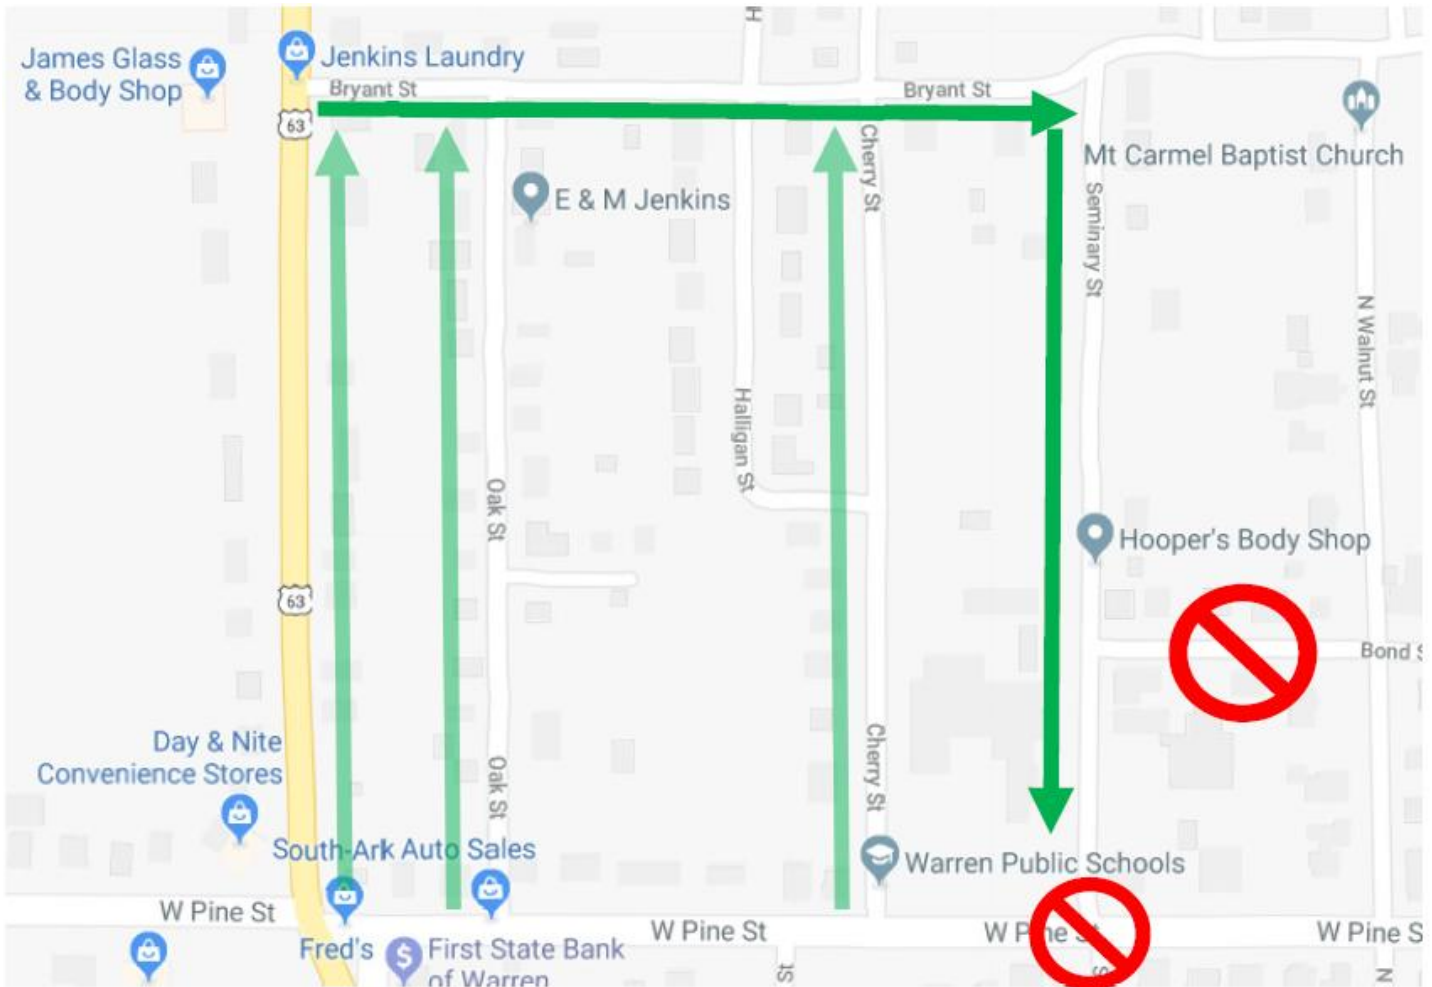

PARADE LINE UP

For the safety of everyone, entries will NOT be allowed to enter directly from West Pine Street or Bond Street.

NO EXCEPTIONS

Enter: NORTH END of Seminary Street

Time: 9:00 am, Saturday, June 13th

You will be assigned a lineup position at check-in.

Rules:

Stay within 2 car lengths to continue flow of parade

No explicit music

No horses allowed this year

2026 PTF Parade Entry Form

Name of Organization: _____