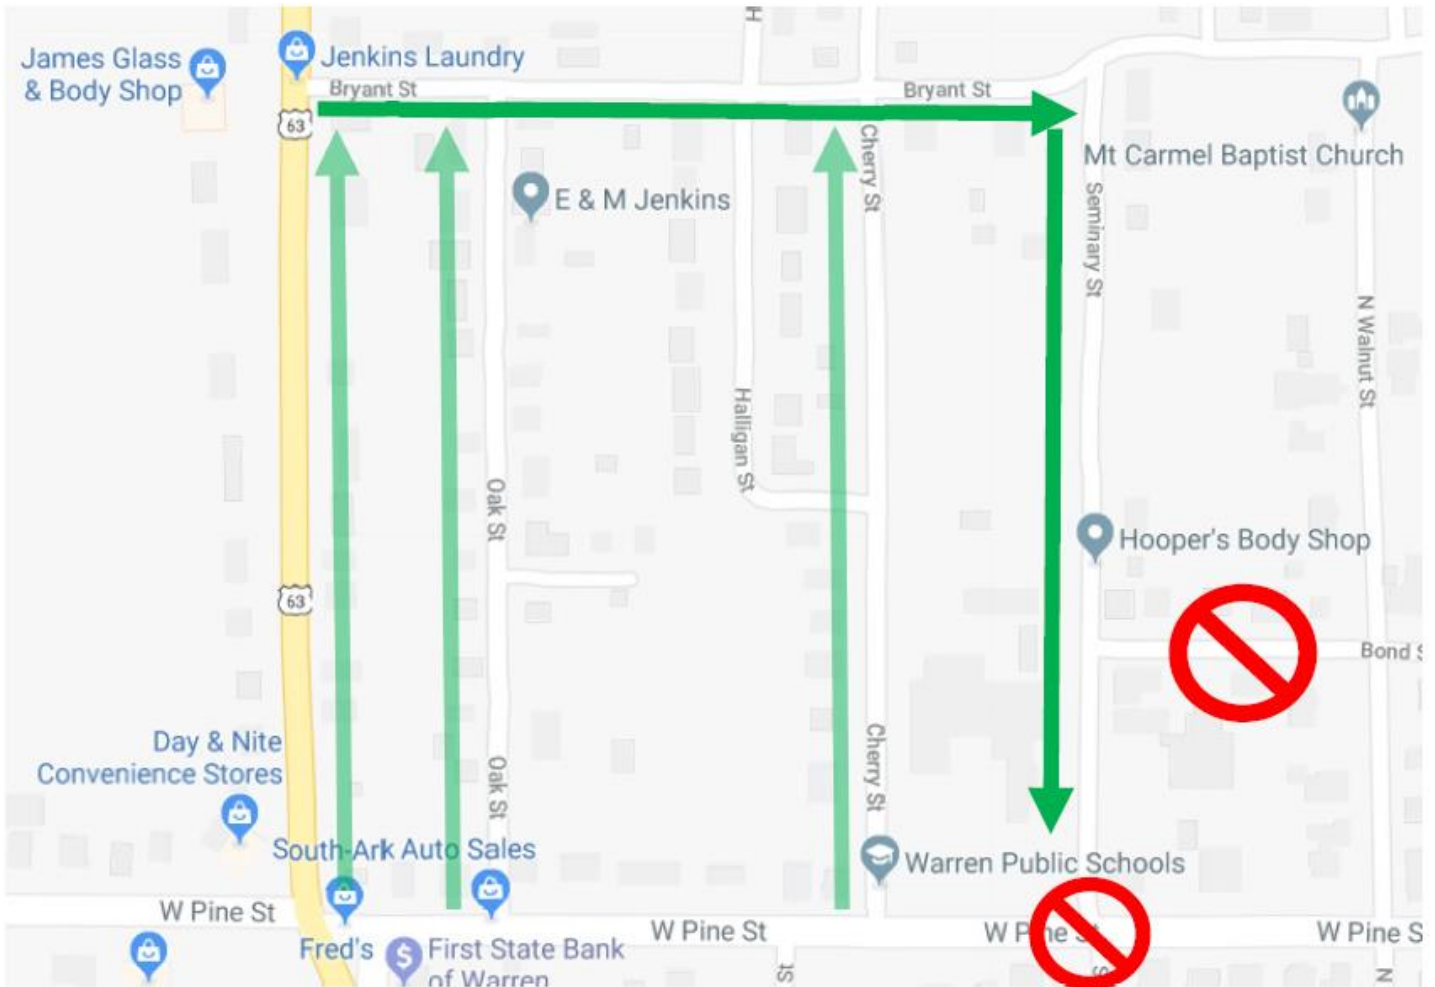

# PTF PARADE LINE UP

For the safety of everyone, entries will NOT be allowed to enter directly from West Pine Street or Bond Street.

**NO EXCEPTIONS**

**Enter: NORTH END of Seminary Street**

**Time: 9:00 am, Saturday, June 15<sup>th</sup>**

You will be assigned a lineup position at check-in.

---

---

By order of the City of Warren, no candy may be thrown during the parade. Any candy may be distributed in baggies or handed out individually.