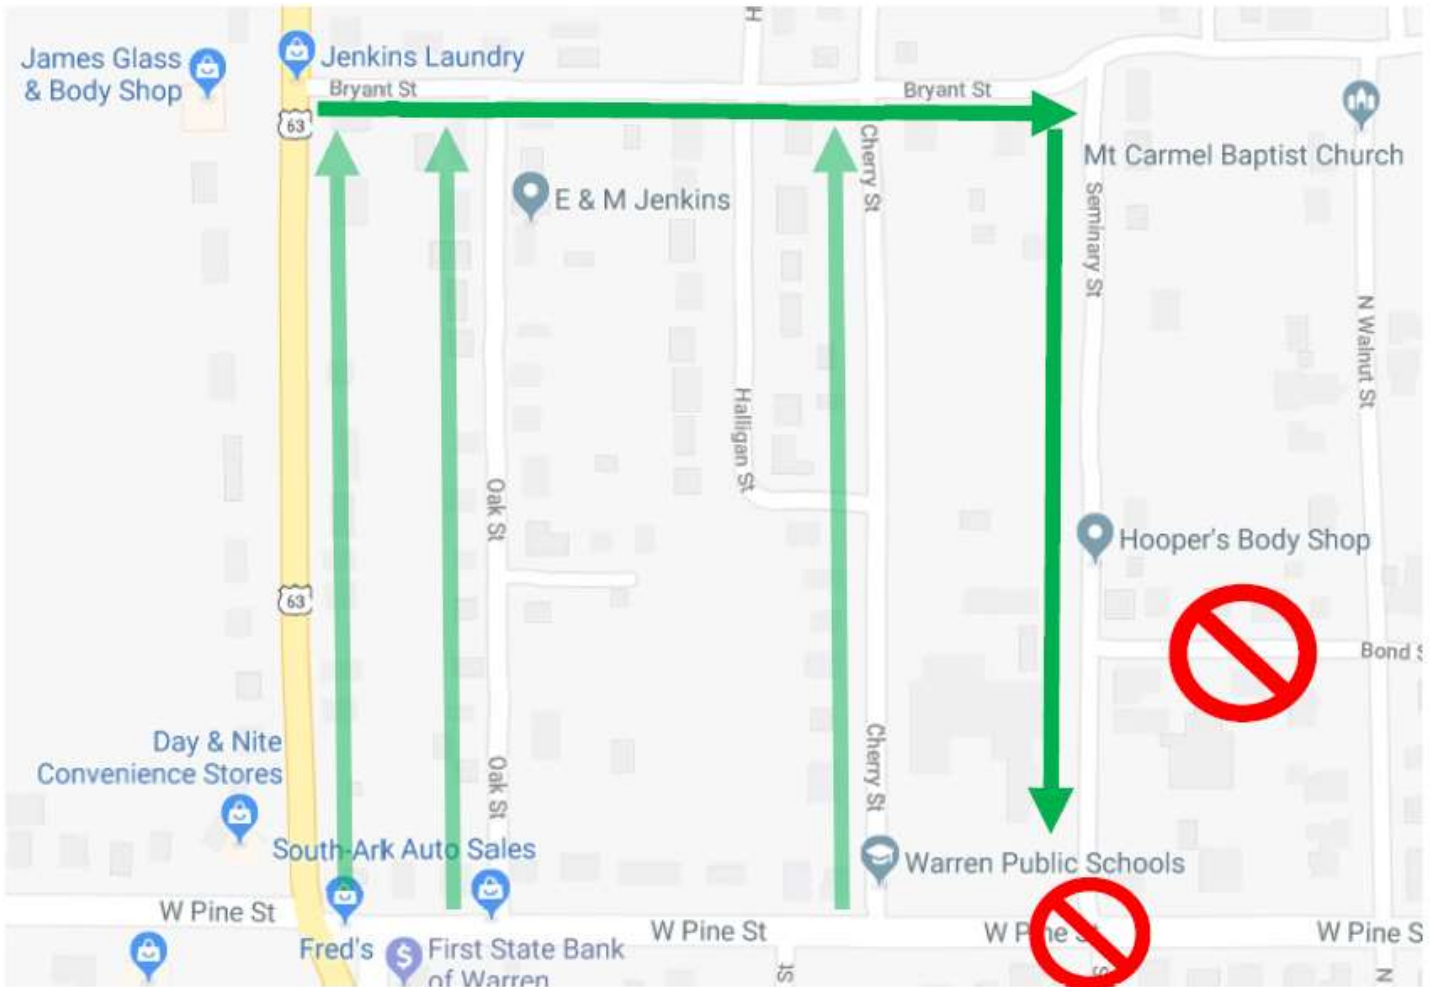

PTF PARADE LINE UP

For the safety of everyone, entries will NOT be allowed to enter directly from West Pine Street or Bond Street.

NO EXCEPTIONS

Enter: NORTH END of Seminary Street

Time: 9:00 am, Saturday, June 11th

You will be assigned a lineup position at check-in.

2022 PTF Parade Entry Form

Name of Organization: _____

Name of contact: _____

Phone number: _____

Will you be riding an ATV or motorcycle? Yes / No

Will you be riding a horse? Yes / No *Coggins test prior to the parade